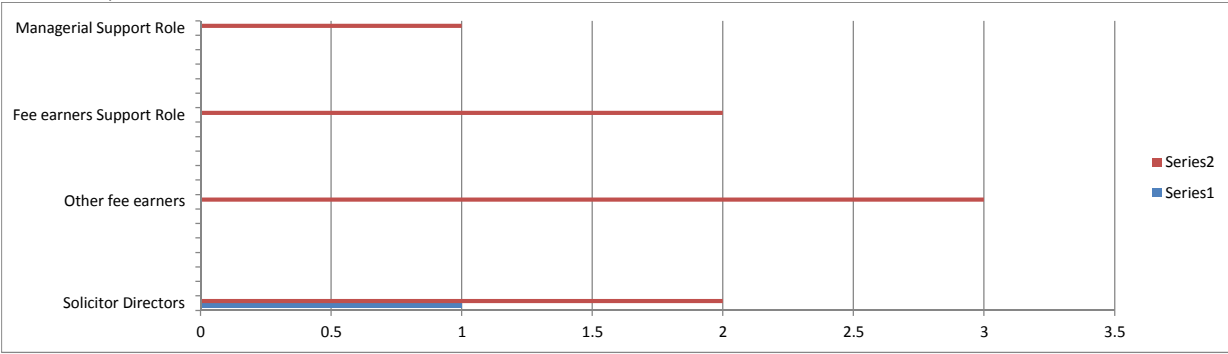

Size of Firm by roles within the firm

Ethnic Diversity of Kingswell Berney Limited

Hours for carers within the firm

Our gender distribution: